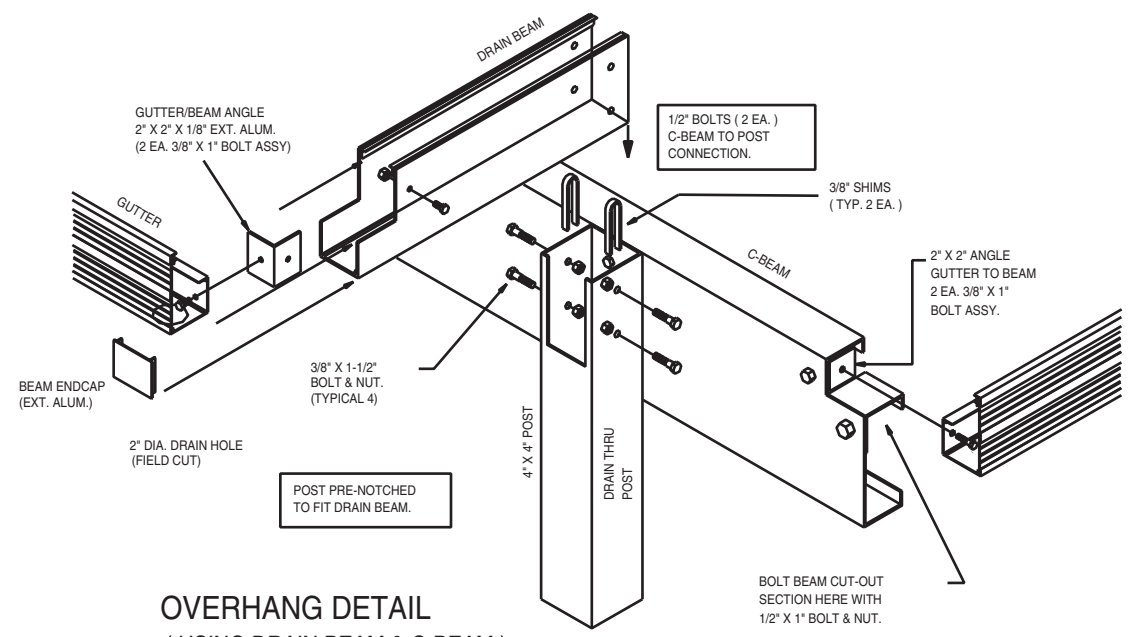

877-445-1200 • 205-945.5694
www.smp.com

WALL-ATTACH DETAIL
(DRAIN BEAM & GUTTER)

WALL-ATTACH DETAIL
(10" C-BEAM & GUTTER)

OVERHANG DETAIL
(USING DRAIN BEAM)

OVERHANG DETAIL
(USING DRAIN BEAM & C-BEAM)