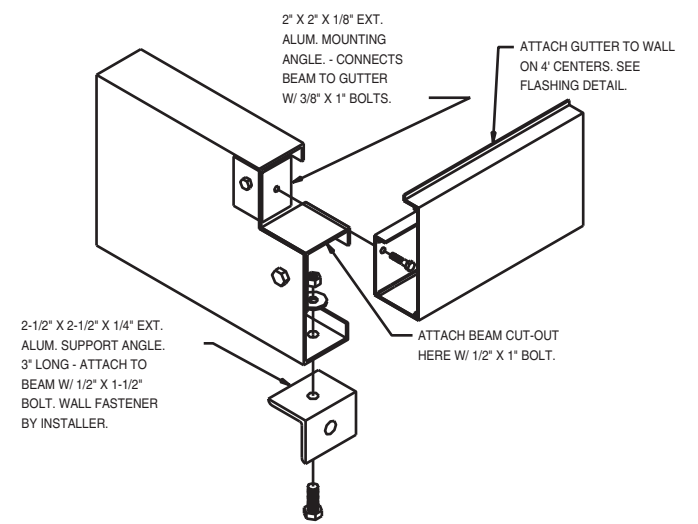

877-445-1200 • 205-945.5694
www.smp.com

WALL-ATTACH DETAIL
(DRAIN BEAM & GUTTER)

WALL-ATTACH DETAIL
(10" C-BEAM & GUTTER)

OVERHANG DETAIL
(USING DRAIN BEAM)

OVERHANG DETAIL
(USING DRAIN BEAM & C-BEAM)