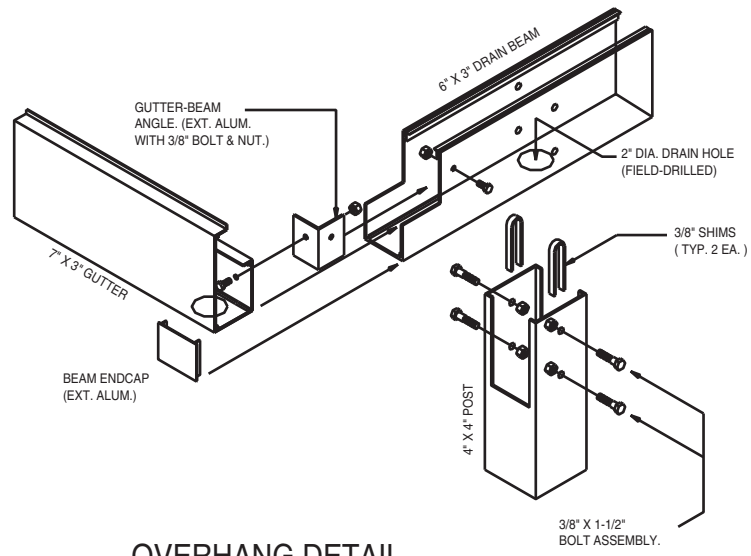

877-445-1200 • 205-945.5694
www.smp.com

WALL-ATTACH DETAIL
(DRAIN BEAM & GUTTER)

WALL-ATTACH DETAIL
(10" C-BEAM & GUTTER)

OVERHANG DETAIL
(USING DRAIN BEAM)

OVERHANG DETAIL
(USING DRAIN BEAM & C-BEAM)