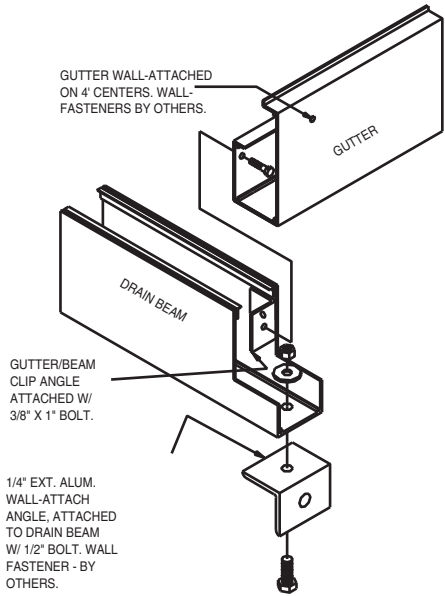

877-445-1200 • 205-945.5694
www.smp.com

WALL-ATTACH DETAIL
(DRAIN BEAM & GUTTER)

WALL-ATTACH DETAIL
(10" C-BEAM & GUTTER)

OVERHANG DETAIL
(USING DRAIN BEAM)

OVERHANG DETAIL
(USING DRAIN BEAM & C-BEAM)