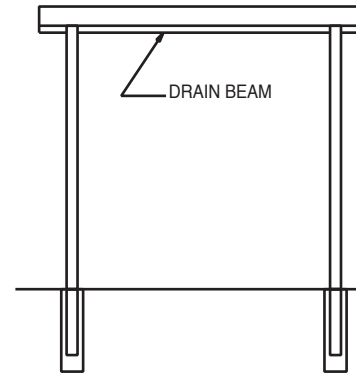

BUS CANOPY

POST UNDER GUTTER
(NO OVERHANG)

DOUBLE OVERHANG
(WITH DRAIN BEAM)

SINGLE OVERHANG
(WITH DRAIN BEAM)

GABLE CANOPY

DOUBLE OVERHANG
(WITH C-BEAM)

SINGLE OVERHANG
(WITH C-BEAM)

877-445-1200 • 205-945.5694
www.smp.com