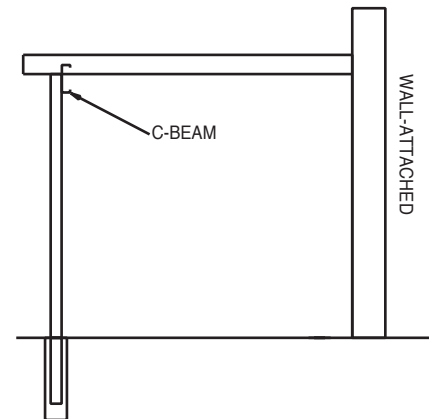

BUS CANOPY

POST UNDER GUTTER
(NO OVERHANG)

DOUBLE OVERHANG
(WITH DRAIN BEAM)

SINGLE OVERHANG
(WITH DRAIN BEAM)

GABLE CANOPY

DOUBLE OVERHANG
(WITH C-BEAM)

SINGLE OVERHANG
(WITH C-BEAM)

877-445-1200 • 205-945.5694
www.smp.com