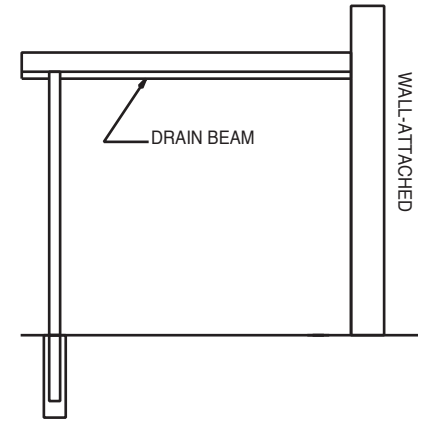

BUS CANOPY

POST UNDER GUTTER
(NO OVERHANG)

DOUBLE OVERHANG
(WITH DRAIN BEAM)

SINGLE OVERHANG
(WITH DRAIN BEAM)

GABLE CANOPY

DOUBLE OVERHANG
(WITH C-BEAM)

SINGLE OVERHANG
(WITH C-BEAM)

877-445-1200 • 205-945.5694
www.smp.com