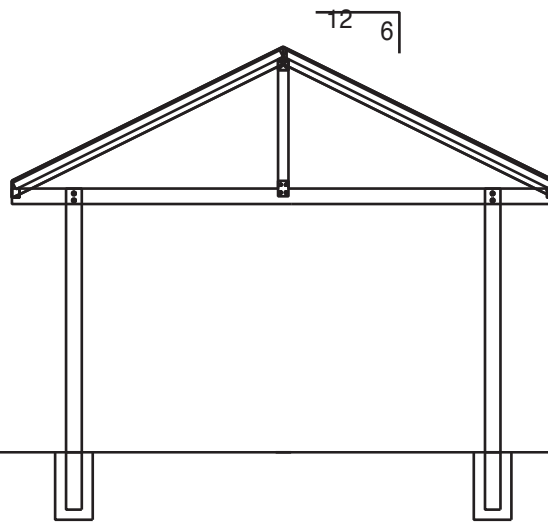

BUS CANOPY

POST UNDER GUTTER
(NO OVERHANG)

DOUBLE OVERHANG
(WITH DRAIN BEAM)

SINGLE OVERHANG
(WITH DRAIN BEAM)

GABLE CANOPY

DOUBLE OVERHANG
(WITH C-BEAM)

SINGLE OVERHANG
(WITH C-BEAM)

877-445-1200 • 205-945.5694
www.smp.com