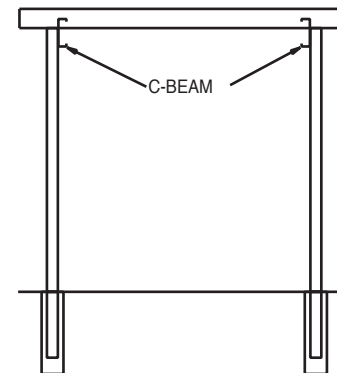

BUS CANOPY

POST UNDER GUTTER
(NO OVERHANG)

DOUBLE OVERHANG
(WITH DRAIN BEAM)

SINGLE OVERHANG
(WITH DRAIN BEAM)

GABLE CANOPY

DOUBLE OVERHANG
(WITH C-BEAM)

SINGLE OVERHANG
(WITH C-BEAM)

877-445-1200 • 205-945.5694
www.smp.com