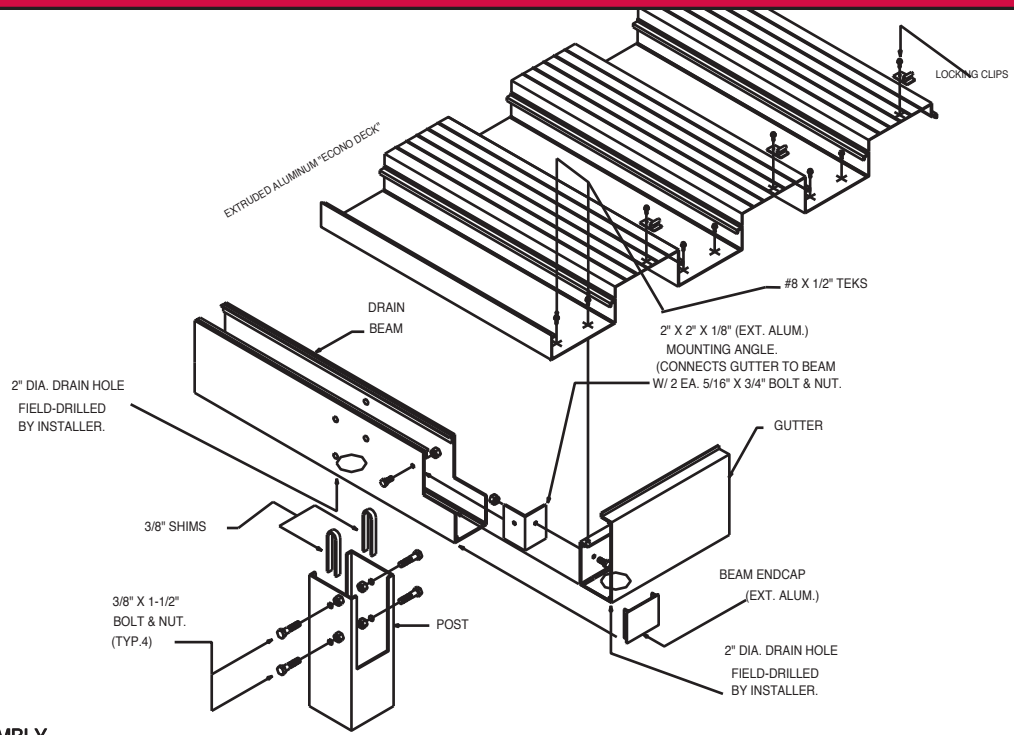

877-445-1200 • 205-945.5694  
www.smp.com

TYPICAL ASSEMBLY  
(CANOPY TOP)

DECK ASSEMBLY

( EXTRUDED ALUMINUM ECONO DECK )