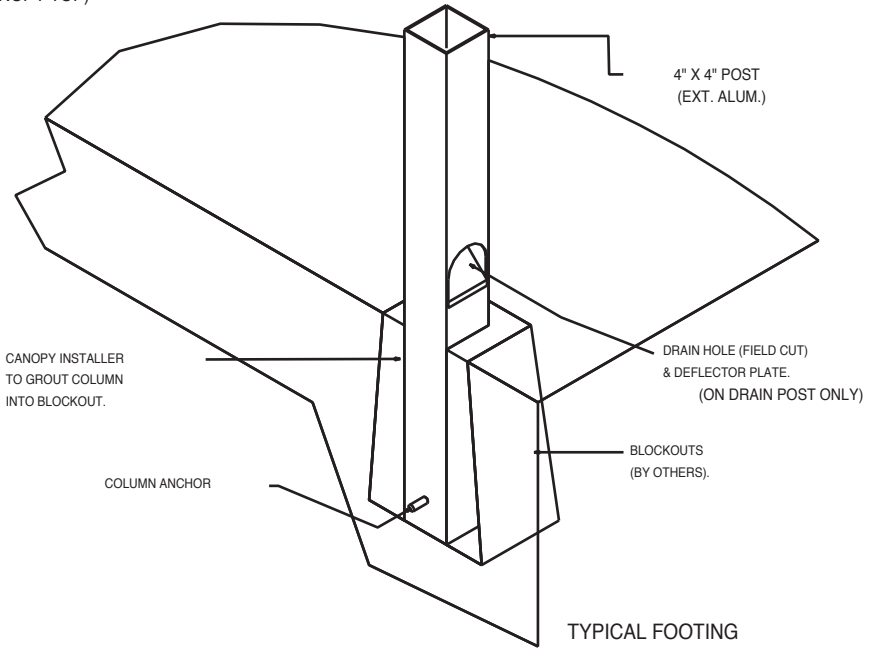

877-445-1200 • 205-945.5694  
www.smp.com

TYPICAL ASSEMBLY  
(CANOPY TOP)

DECK ASSEMBLY

( EXTRUDED ALUMINUM ECONO DECK )