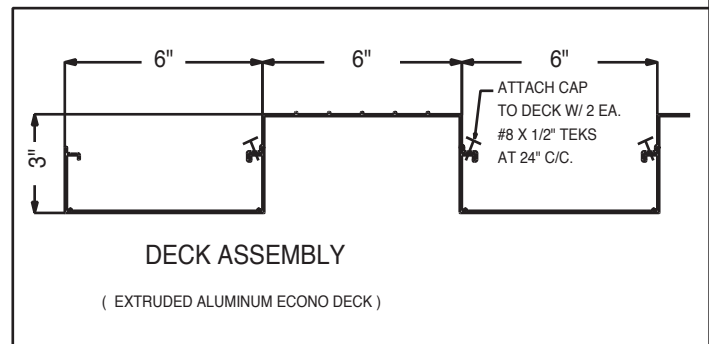

877-445-1200 • 205-945.5694  
www.smp.com

TYPICAL ASSEMBLY  
(CANOPY TOP)

DECK ASSEMBLY

( EXTRUDED ALUMINUM ECONO DECK )