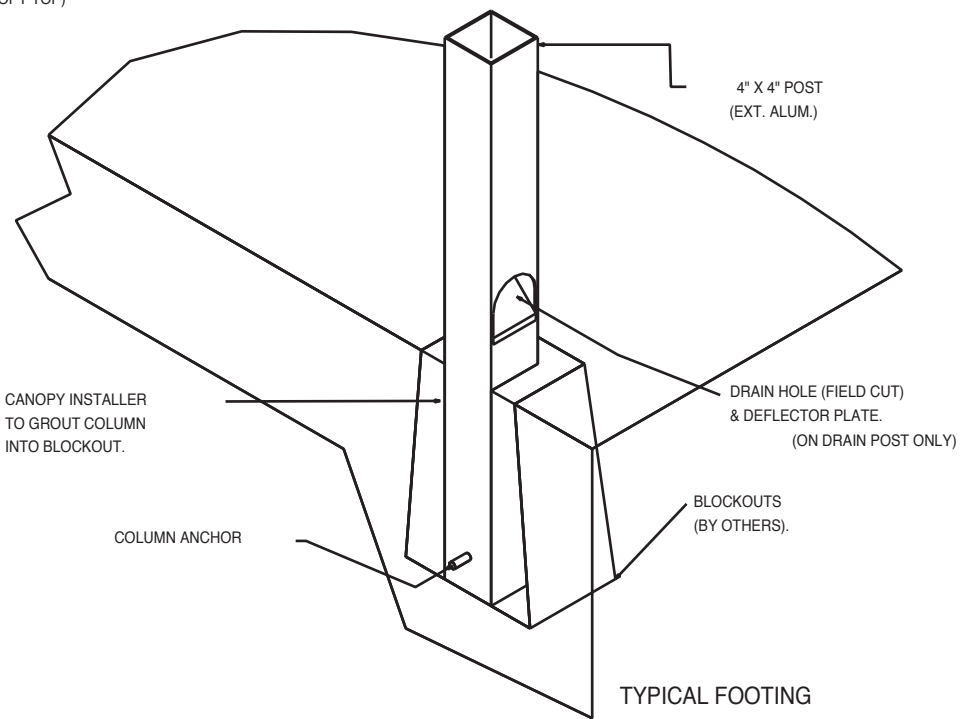

TYPICAL ASSEMBLY
(CANOPY TOP)

877-445-1200 • 205-945.5694
www.smp.com