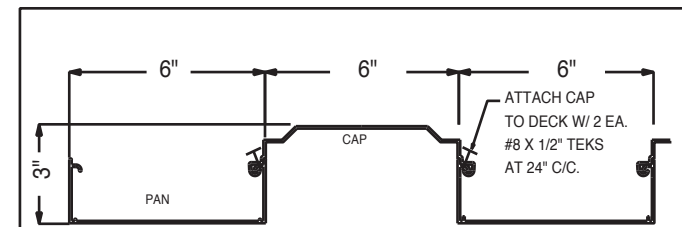

877-445-1200 • 205-945.5694
www.smp.com

TYPICAL ASSEMBLY
(CANOPY TOP)

DECK ASSEMBLY
(.075 EXTRUDED ALUMINUM DECK)