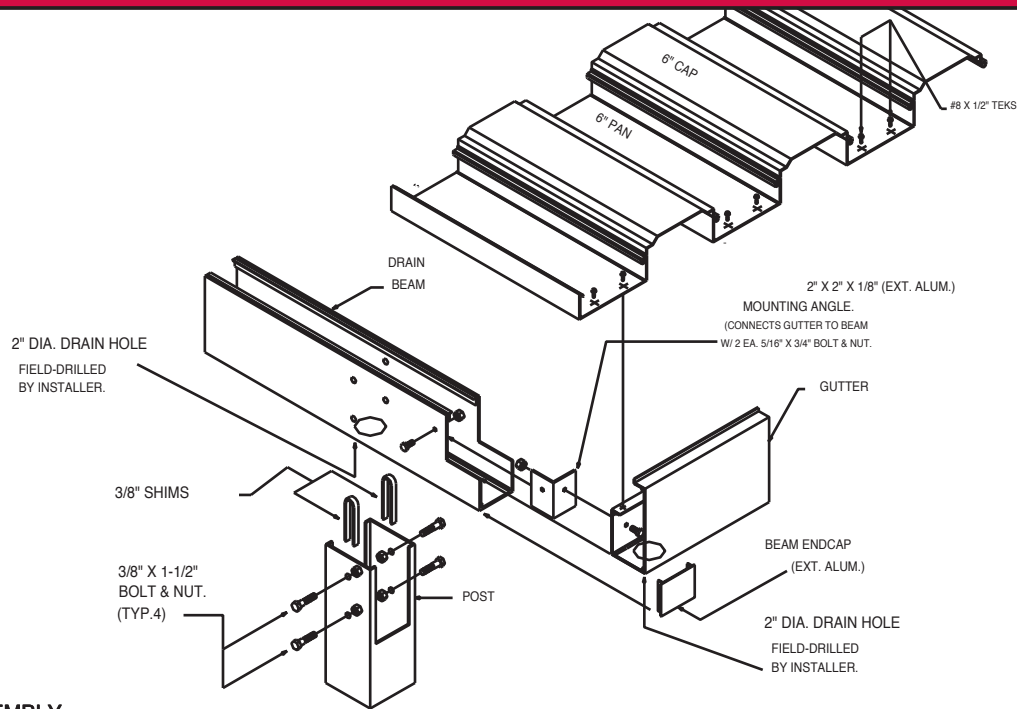

877-445-1200 • 205-945.5694
www.smp.com

TYPICAL ASSEMBLY
(CANOPY TOP)

DECK ASSEMBLY
(.075 EXTRUDED ALUMINUM DECK)