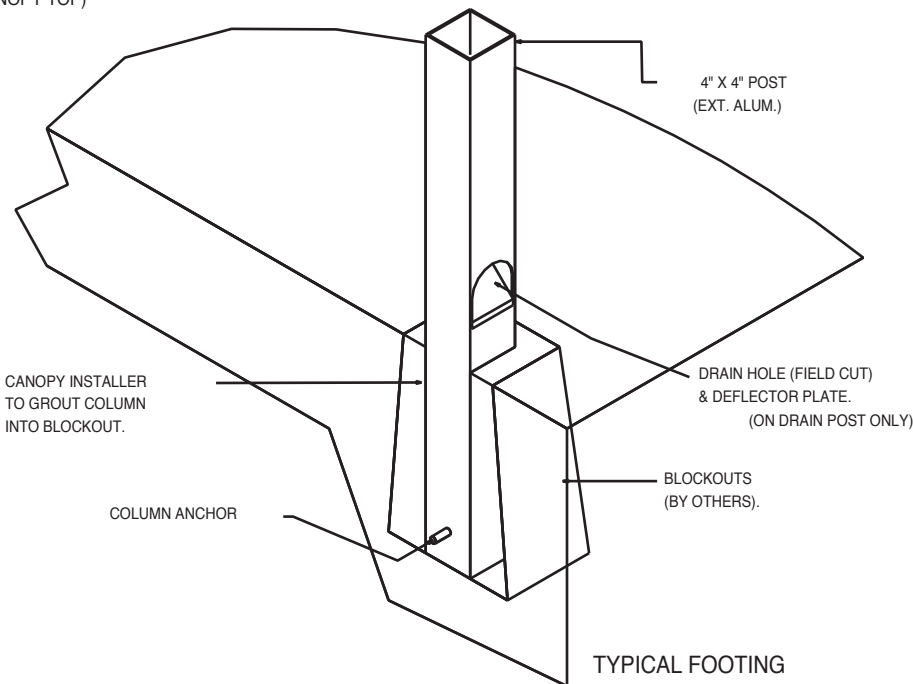

877-445-1200 • 205-945.5694
www.smp.com

TYPICAL ASSEMBLY
(CANOPY TOP)

DECK ASSEMBLY
(.075 EXTRUDED ALUMINUM DECK)