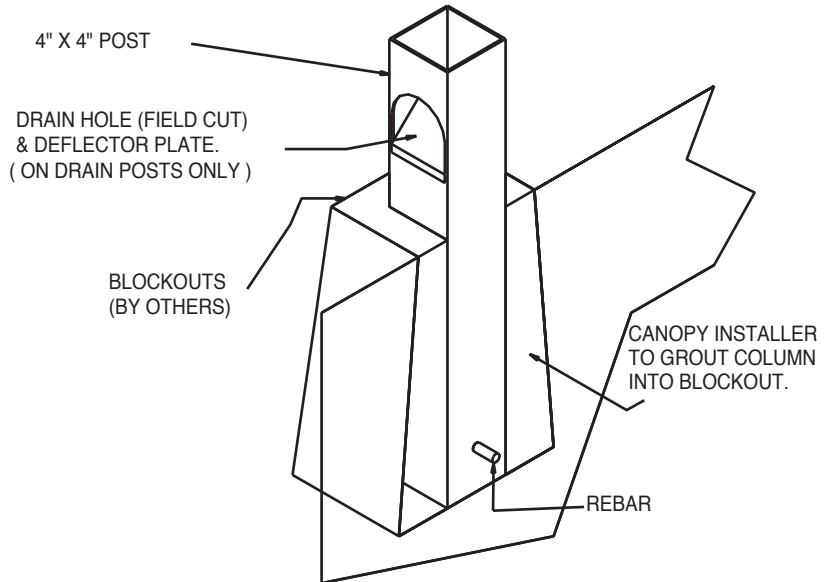

TYPICAL SURFACE-MOUNT ( 3" X 3" POST )  
( USED ON WALL-ATTACHED CANOPIES ONLY )

TYPICAL BLOCKOUT  
( 4" X 4" POST )

TYPICAL BLOCKOUT  
( 6" X 4-1/2" POST )

TYPICAL SURFACE-MOUNT  
( USED ON WALL-ATTACHED CANOPIES ONLY )