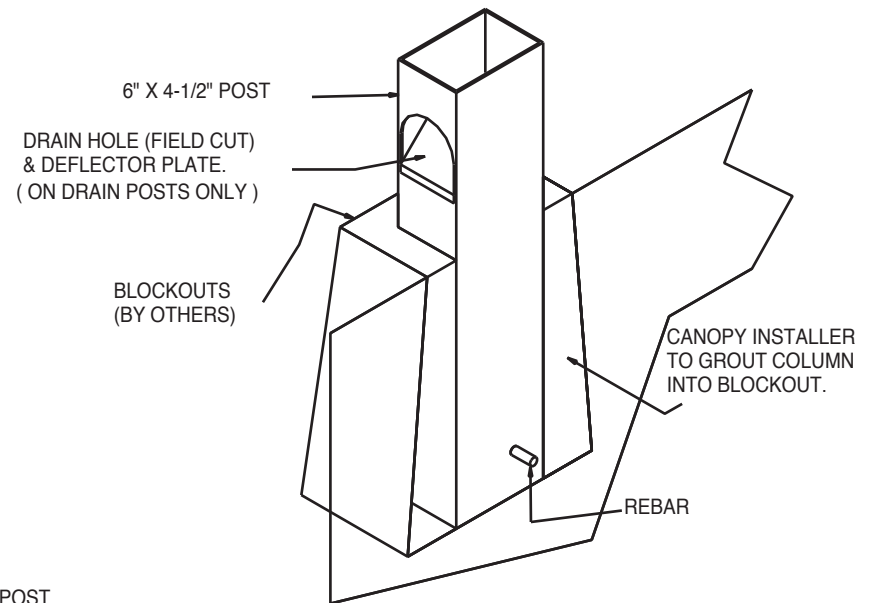

TYPICAL SURFACE-MOUNT ( 3" X 3" POST )  
( USED ON WALL-ATTACHED CANOPIES ONLY )

TYPICAL BLOCKOUT  
( 4" X 4" POST )

TYPICAL BLOCKOUT  
( 6" X 4-1/2" POST )

TYPICAL SURFACE-MOUNT  
( USED ON WALL-ATTACHED CANOPIES ONLY )