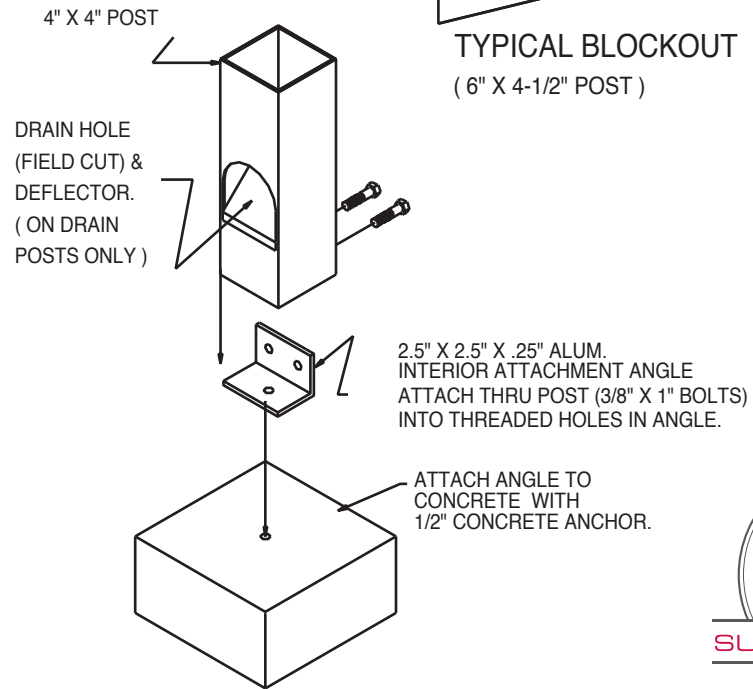

TYPICAL SURFACE-MOUNT ( 3" X 3" POST )  
( USED ON WALL-ATTACHED CANOPIES ONLY )

TYPICAL BLOCKOUT  
( 4" X 4" POST )

TYPICAL BLOCKOUT  
( 6" X 4-1/2" POST )

TYPICAL SURFACE-MOUNT  
( USED ON WALL-ATTACHED CANOPIES ONLY )