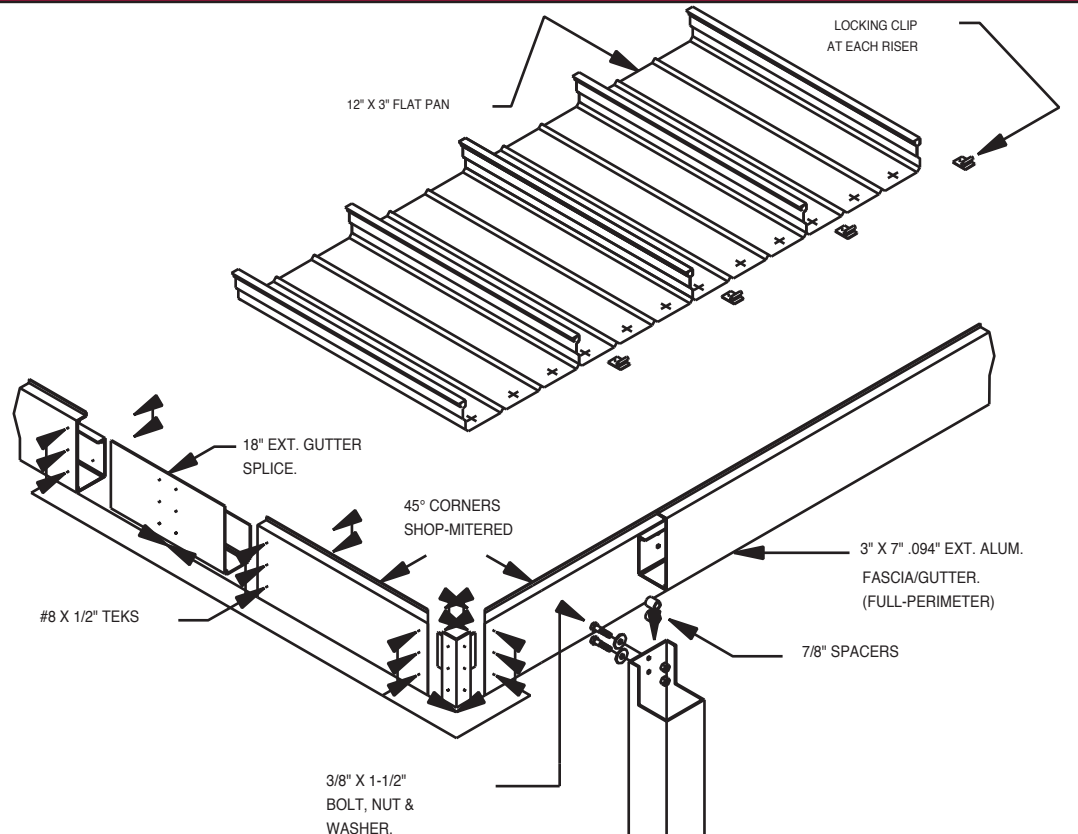

877-445-1200 • 205-945.5694
www.smp.com

CORNER ASSEMBLY
(FASCIA / GUTTER)

TYPICAL CANOPY ASSEMBLY