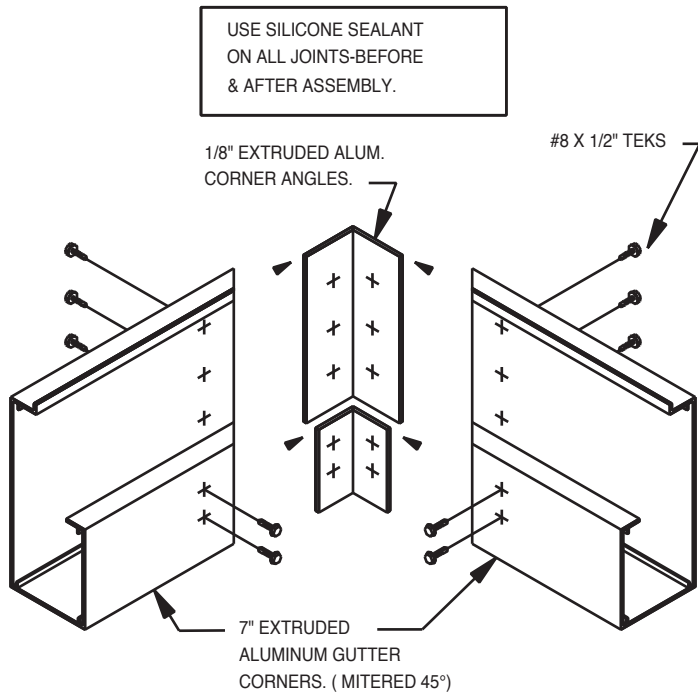

877-445-1200 • 205-945.5694
www.smp.com

CORNER ASSEMBLY
(FASCIA / GUTTER)

TYPICAL CANOPY ASSEMBLY